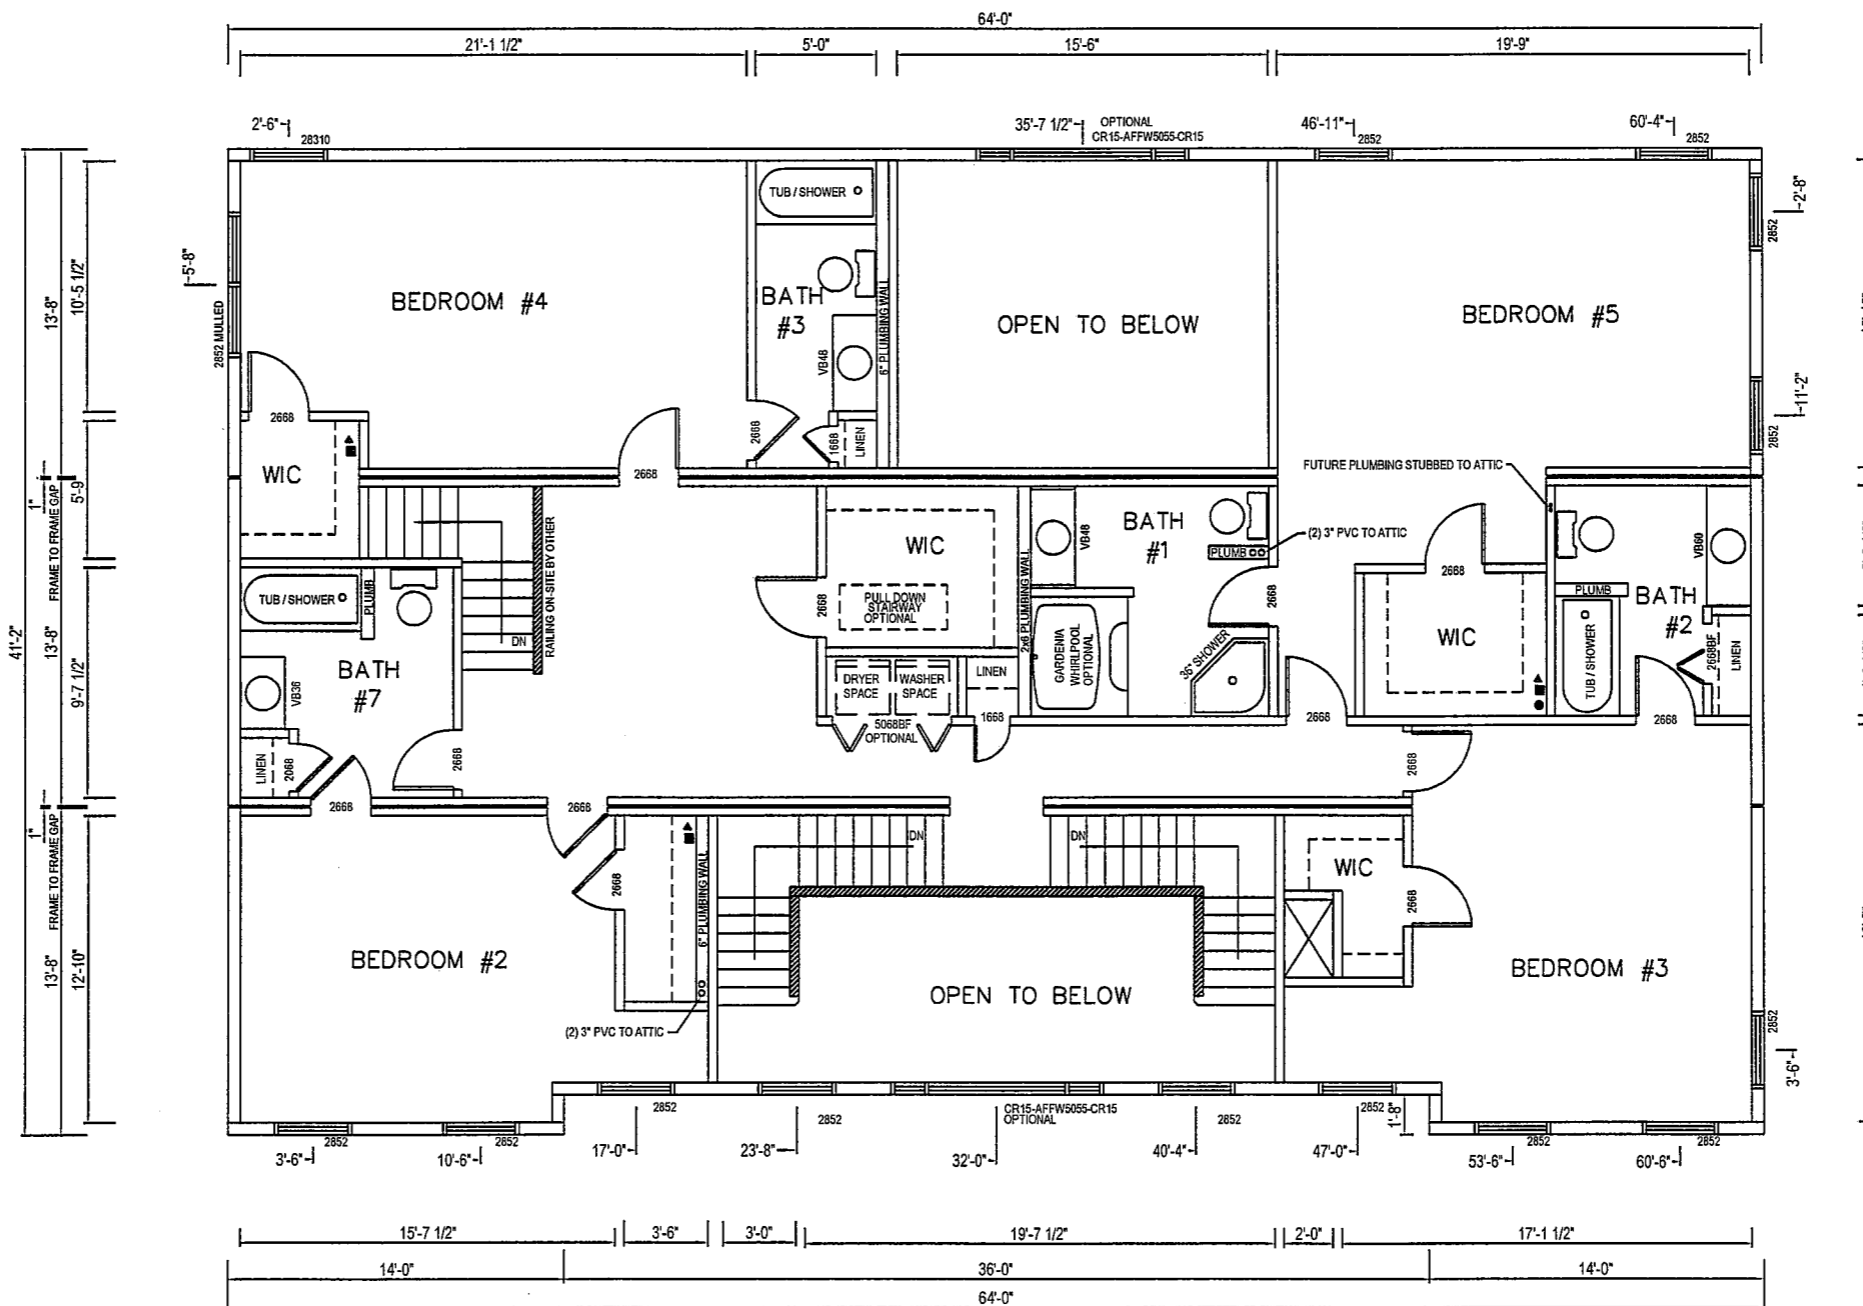

▲ STATE MODULAR LABEL
 ■ NTA LABEL
 ● DATA PLATE

DP RATING: 25 MIN.

Integrity Building Systems, Inc.	DEALER:	DATE:	MODEL: SOMERSET II	CONTROL NUMBER	A1 STANDARD
	CUSTOMER:	DRAWN BY: CKS/JJB		C-	

A2

Integrity Building Systems, Inc.

DEALER:
CUSTOMER:

DATE:
DRAWN BY: CKS/JJB

MODEL: SOMERSET II
CONTROL NUMBER
C-

STANDARD

FRONT VIEW

RIGHT VIEW

REAR VIEW

LEFT VIEW