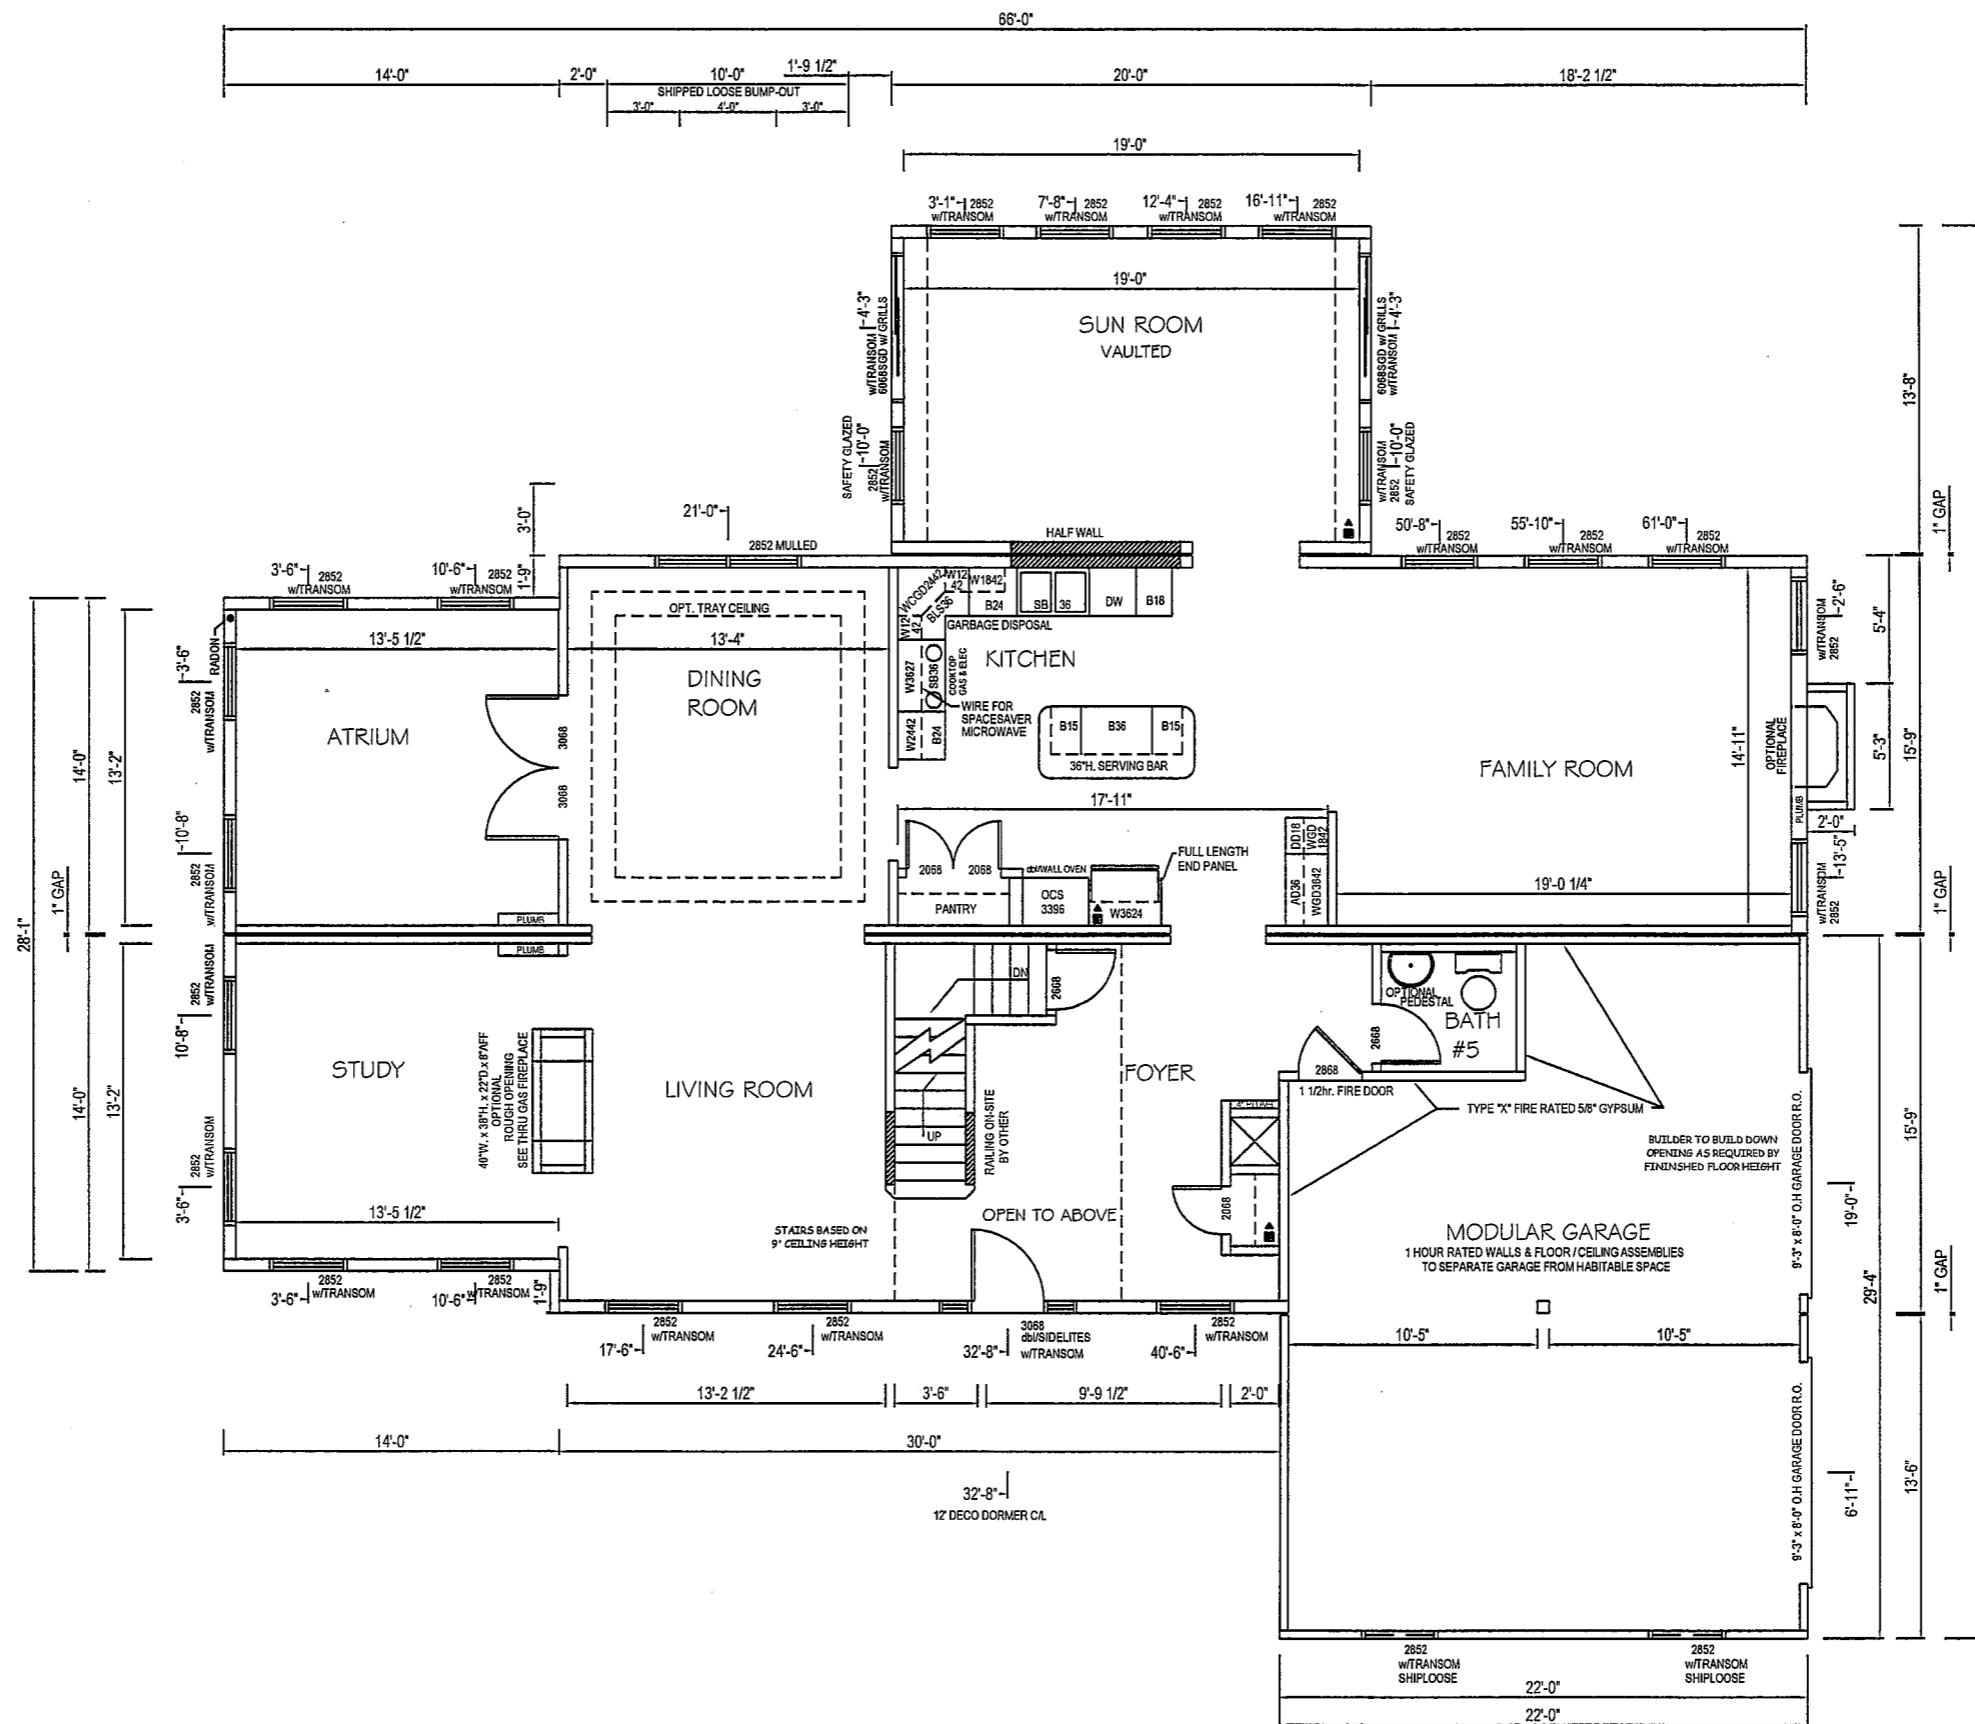

ALL TRANSOMS ARE OPTIONAL

- ▲ STATE MODULAR LABEL
- NTA LABEL
- DATA PLATE

A1

Integrity Building Systems, Inc.

DEALER:
CUSTOMER:

DATE:
DRAWN BY:

MODEL: McKEAN II

CONTROL NUMBER
C-

STANDARD

FRONT VIEW

RIGHT VIEW

REAR VIEW

LEFT VIEW

EL1

Integrity Building Systems, Inc.

DEALER:

CUSTOMER:

DATE:

DRAWN-BY:

MODEL: McKEAN II

CONTROL NUMBER

C-

STANDARD